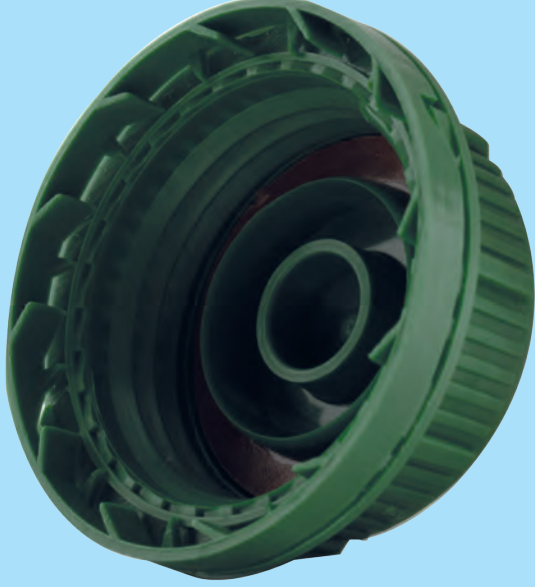

45MM KİLİTLİ KAPAK / 45 MM TAMPER EVIDENT CAP

ÇAP DIAMETER	KİLİT LOCK	CONTA GASKET	VENTİL VENT
45MM	VAR YES	PVC PVC